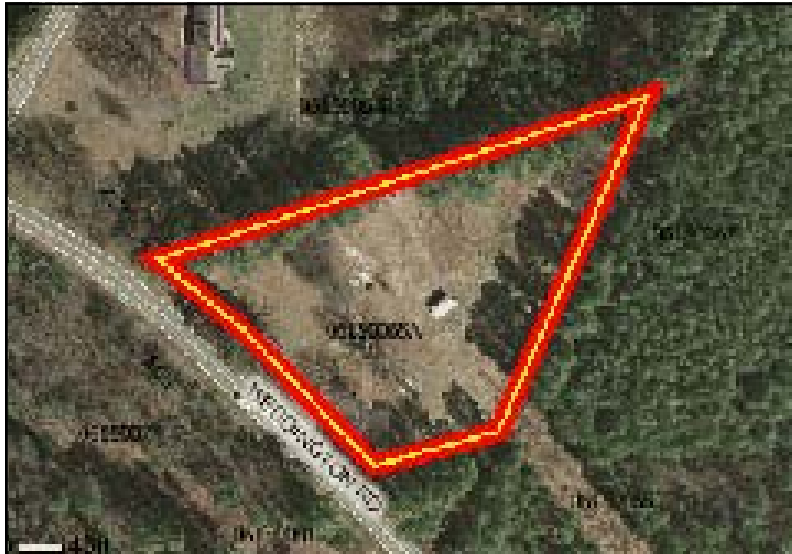

Available For Sale

1800 Weddington Road
Matthews, NC 28104

+/- 2 Acres

\$525,000

www.themosergroupinc.com

Property Highlights

- Highly Sought After Weddington Area
- "Heart of Weddington" location
- Possible additional land available
- Parcel # 06150065A