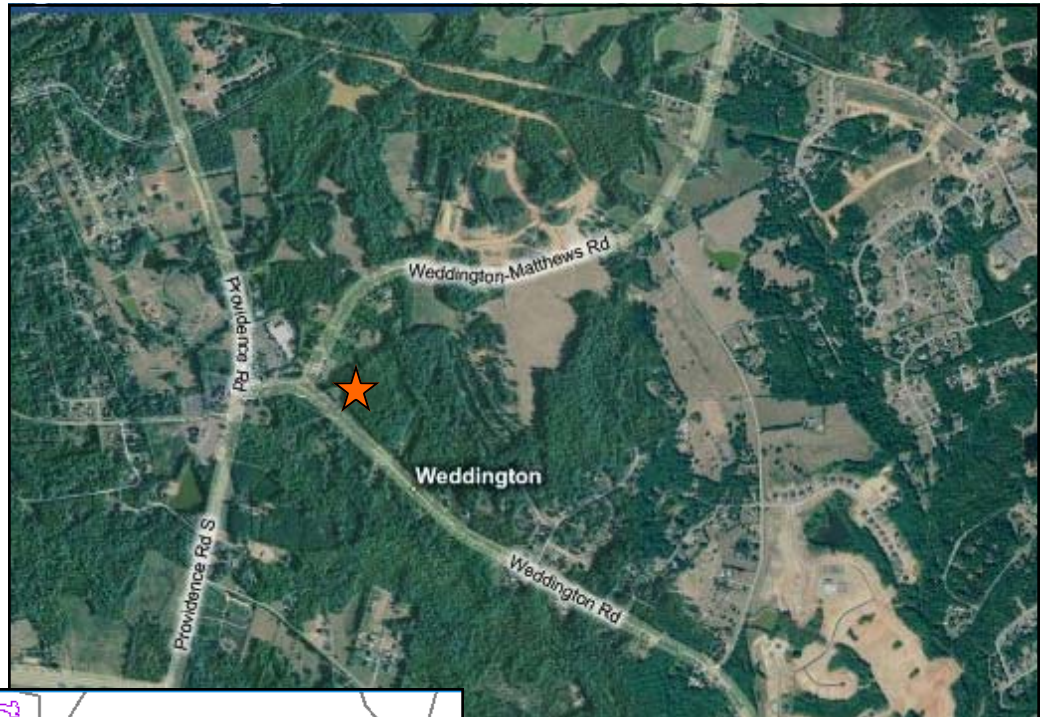

**+/- 2
Acres**

$525,000