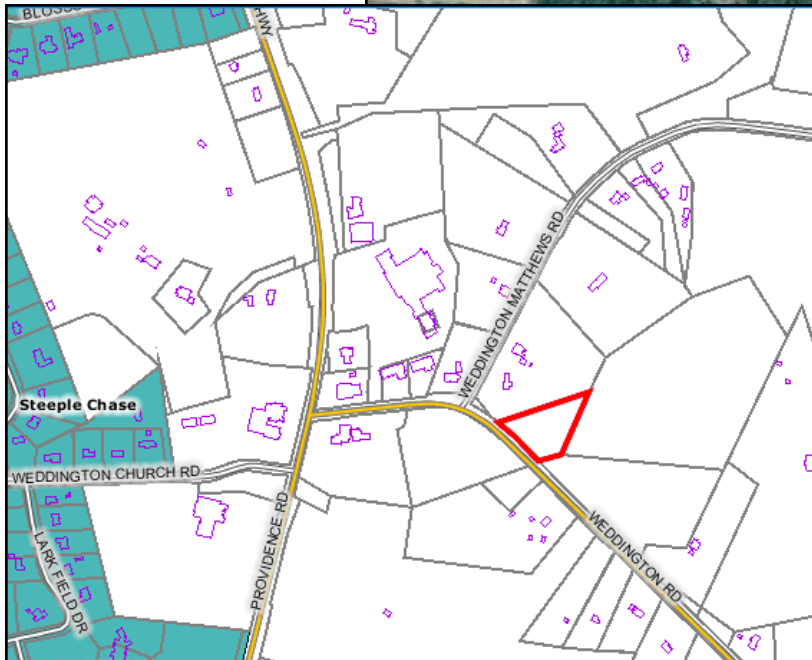

**+/- 2
Acres**

$525,000